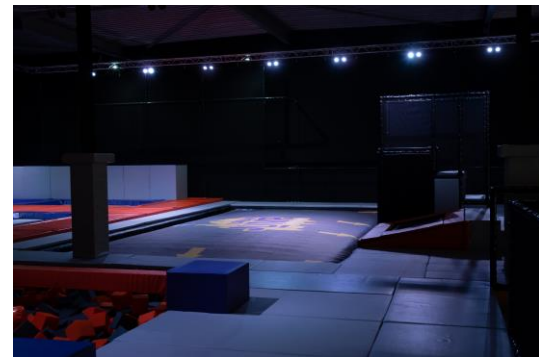

AirTrack Factory

A T T R A C T I O N S

AIRBAG

AIRBAG

ZIPLINE AIRBAG

CUSTOM TRAPEZE AIRBAG

CUSTOM SWEEPER AIRBAG

AirTrack Factory

SLIDE AIRBAG

AIRBAG BOUNCE RUN

AIRBAG REPLACEMENT

AIRTOWER & AIRBAG

AIRTOWER

AIRCOURT

AIRCOURT

AIRCOURT

AIRCOURT

AIRCOURT 3D MOCK-UP

FULL AIRTRACK FLOOR

AIRTRICK + TAKEOFF

AIROBSTACLE

AIRTRACK

AIRTRACK SHEETS

NINJA AIR OBSTACLES