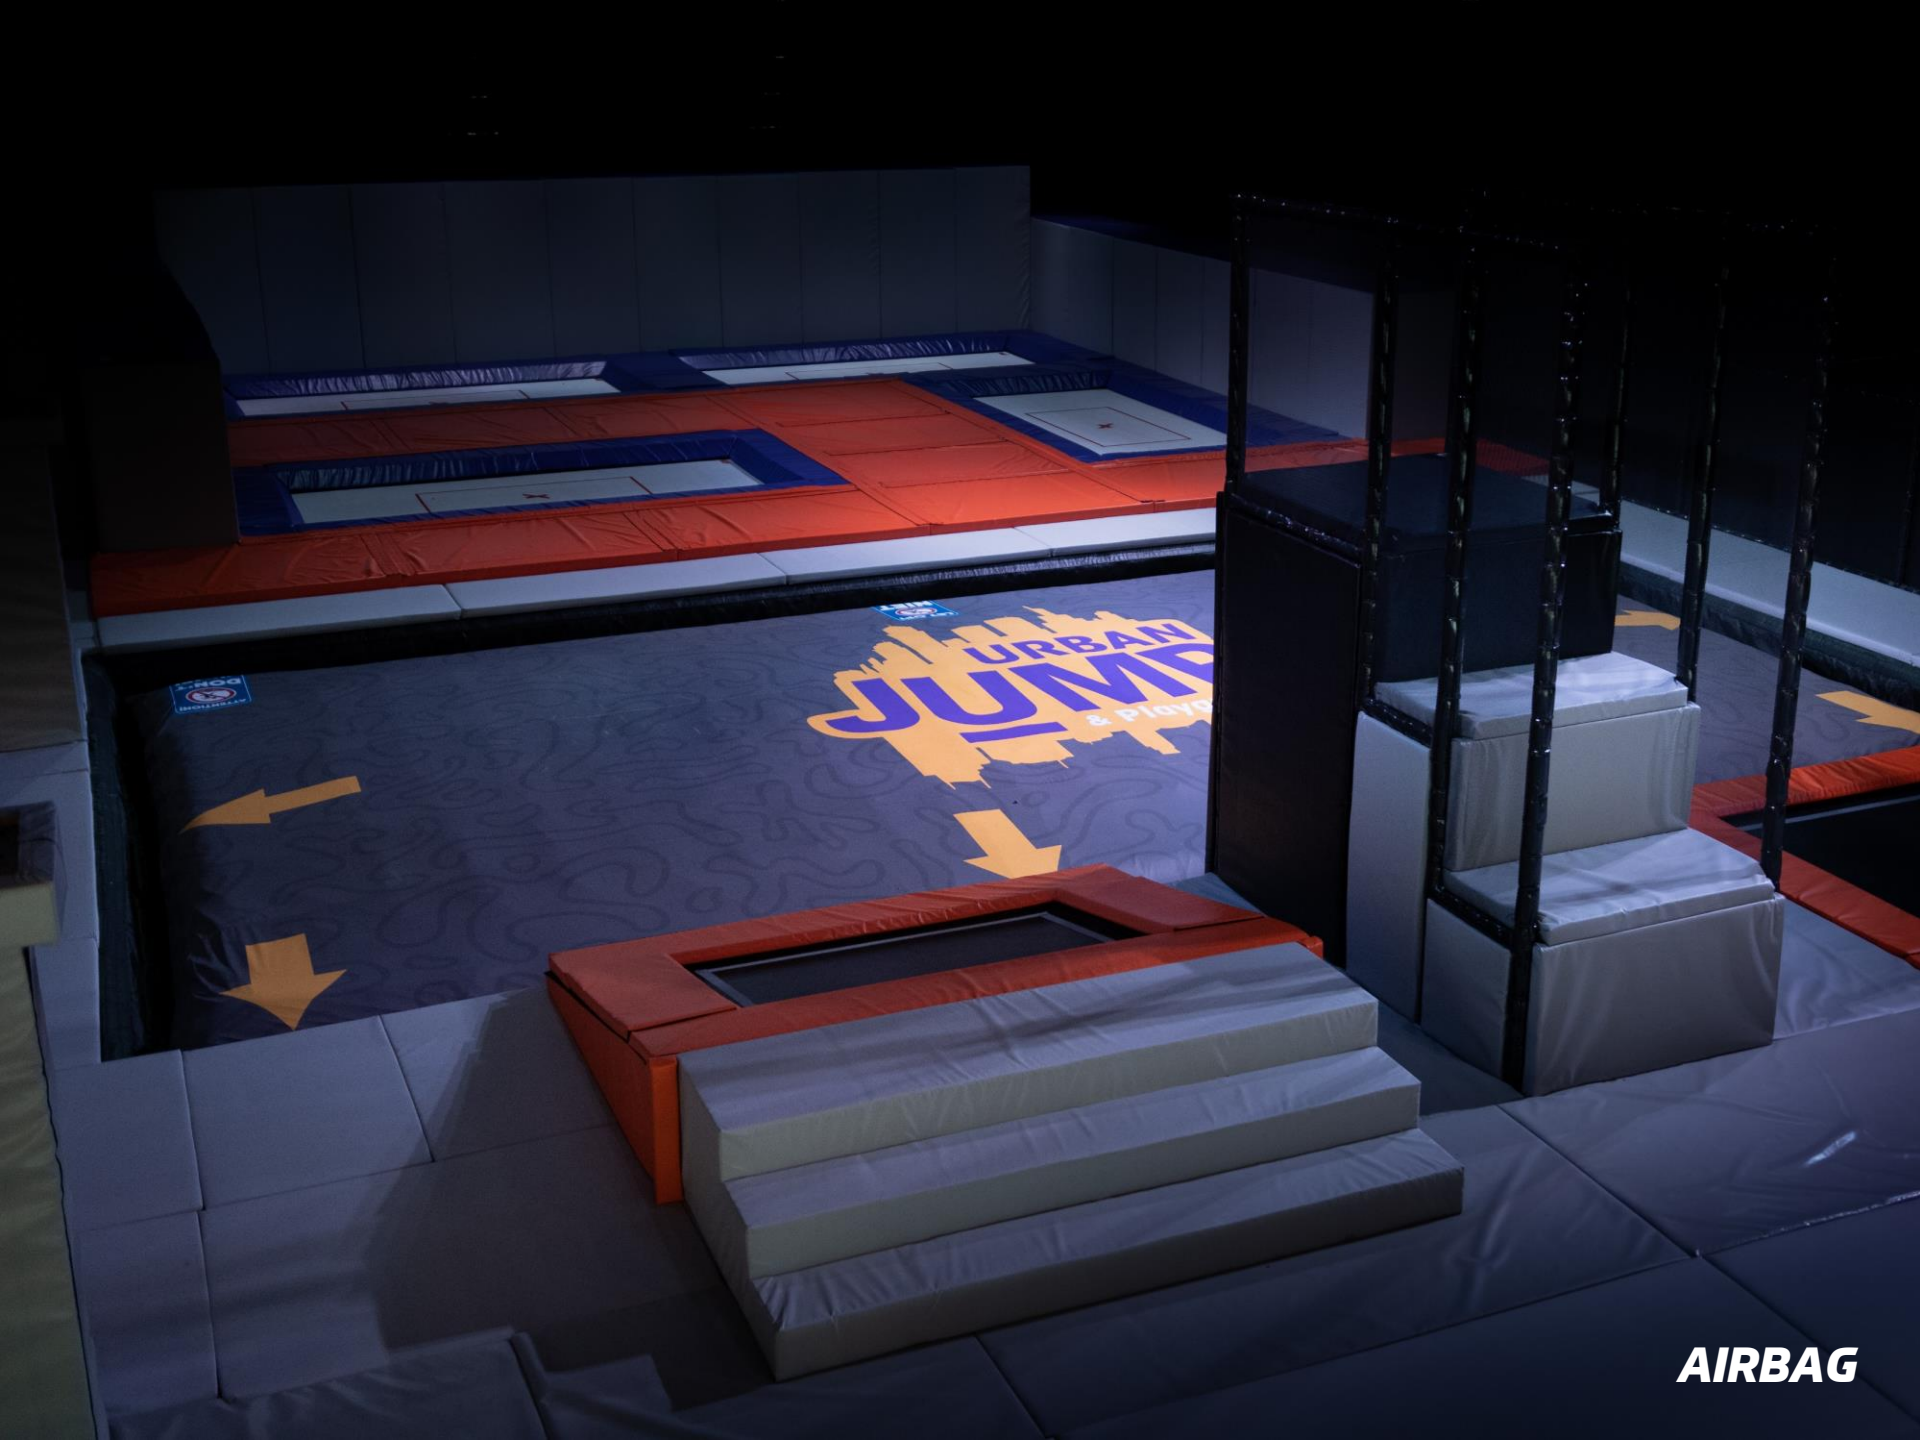

AirTrack Factory

A T T R A C T I O N S

AIRBAG

AIRBAG

ZIPLINE AIRBAG

CUSTOM TRAPEZE AIRBAG

CUSTOM SWEEPER AIRBAG

AirTrack Factory

SLIDE AIRBAG

AIRBAG BOUNCE RUN

AIRBAG REPLACEMENT

AIRTOWER & AIRBAG

AIRTOWER

AIRCOURT

AIRCOURT

AIRCOURT

AIRCOURT

AIRCOURT 3D MOCK-UP

FULL AIRTRACK FLOOR

AIRTRICK + TAKEOFF

AIROBSTACLE

AIRTRACK

AIRTRACK SHEETS

NINJA AIR OBSTACLES