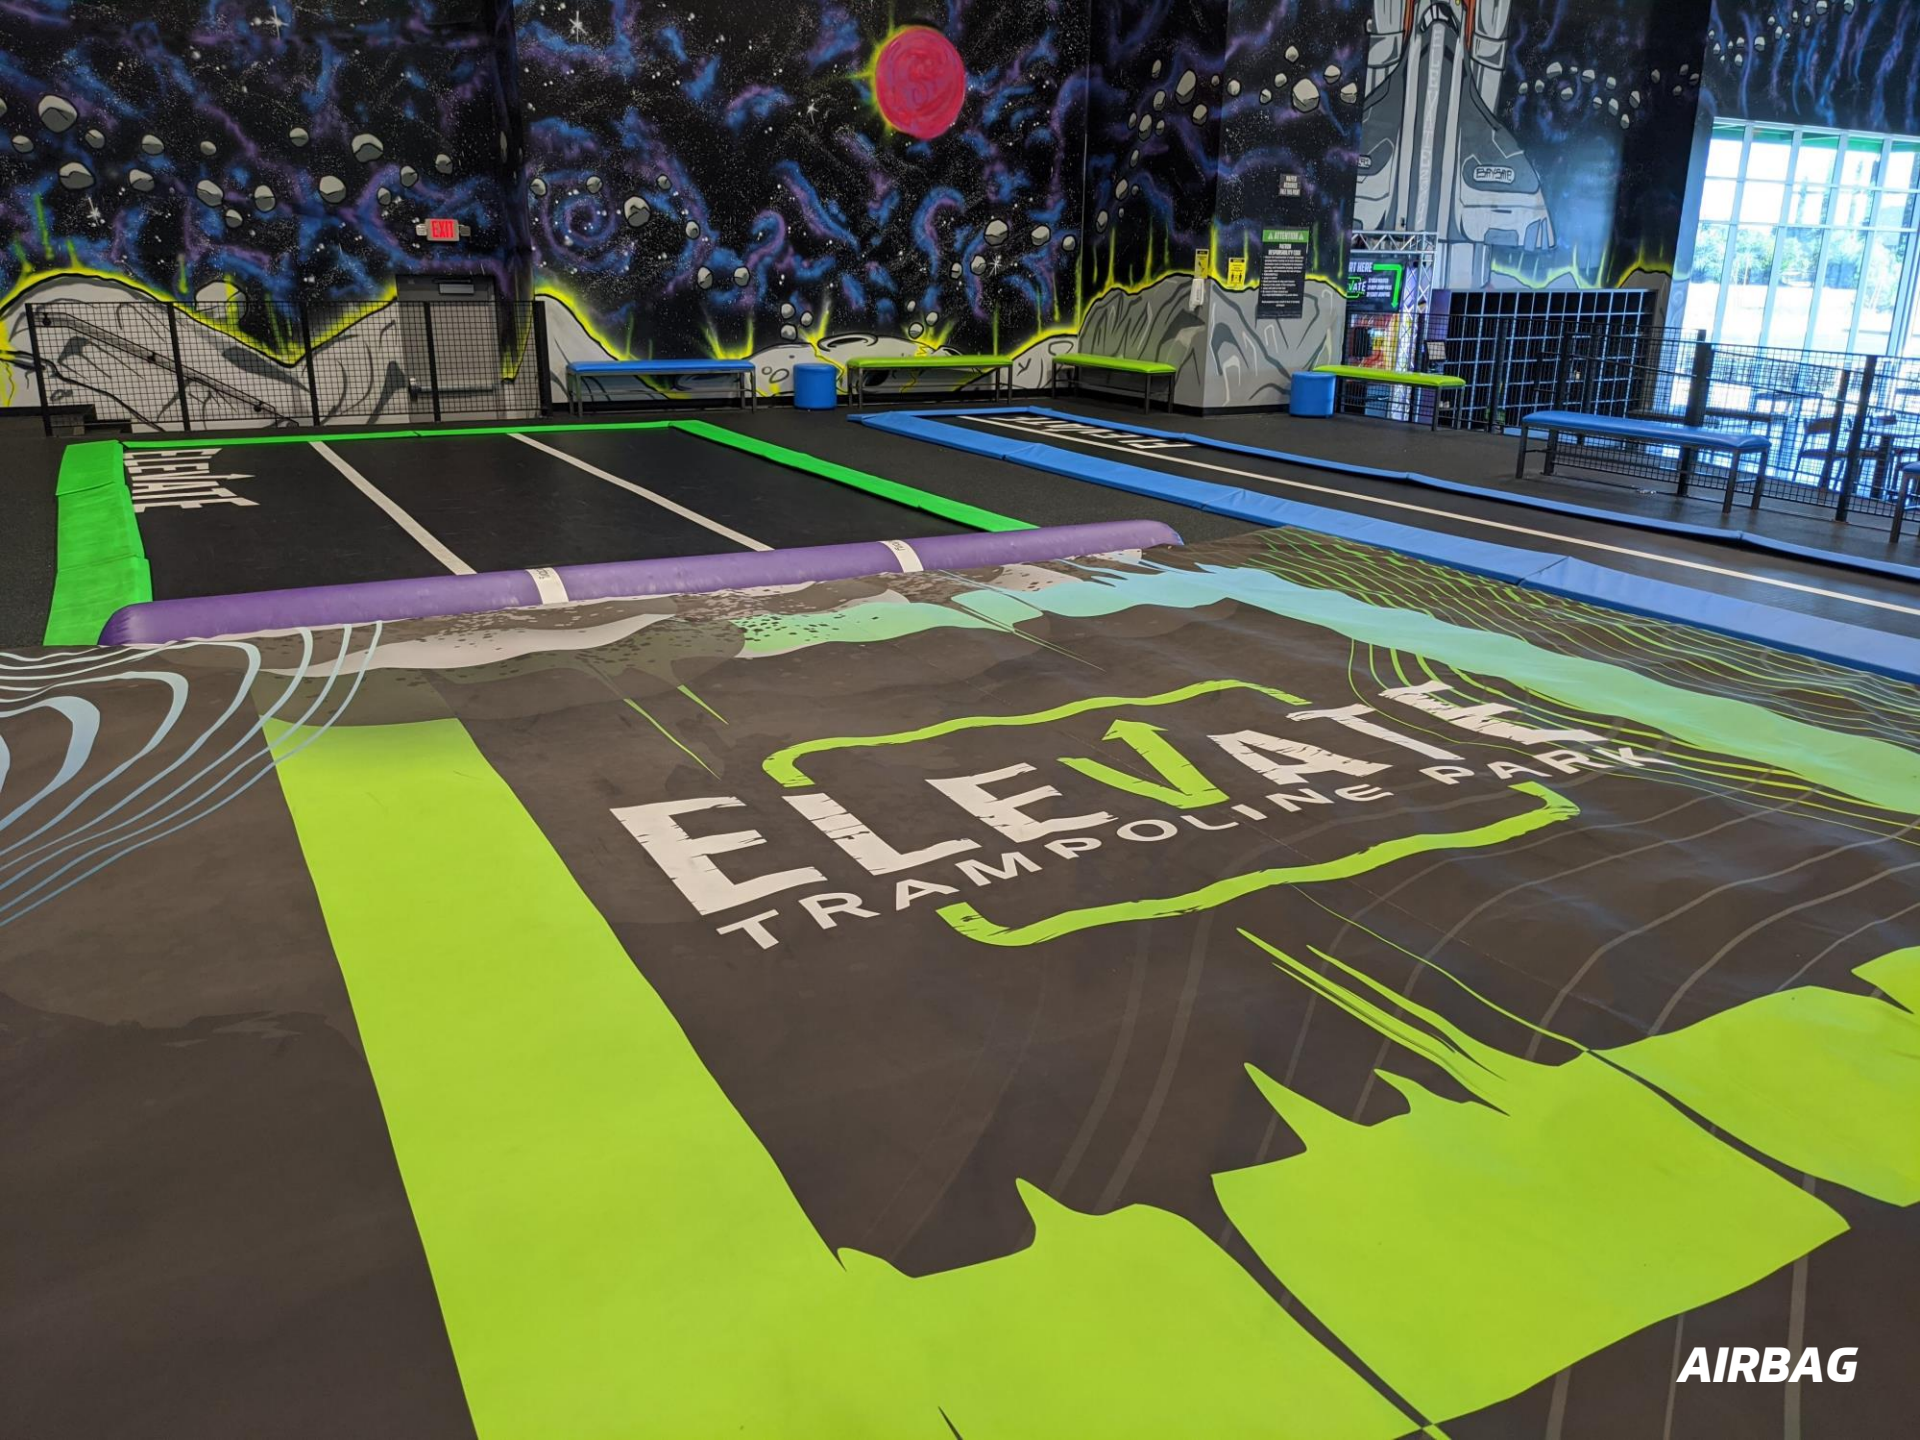

AirTrack Factory

A T T R A C T I O N S

AIRBAG

AIRBAG

ZIPLINE AIRBAG

CUSTOM TRAPEZE AIRBAG

CUSTOM SWEEPER AIRBAG

AirTrack Factory

SLIDE AIRBAG

AIRBAG BOUNCE RUN

AIRBAG REPLACEMENT

AIRTOWER & AIRBAG

AIRTOWER

AIRCOURT

AIRCOURT

AIRCOURT

AIRCOURT

AIRCOURT 3D MOCK-UP

FULL AIRTRACK FLOOR

AIRTRICK + TAKEOFF

AIROBSTACLE

AIRTRACK

AIRTRACK SHEETS

NINJA AIR OBSTACLES